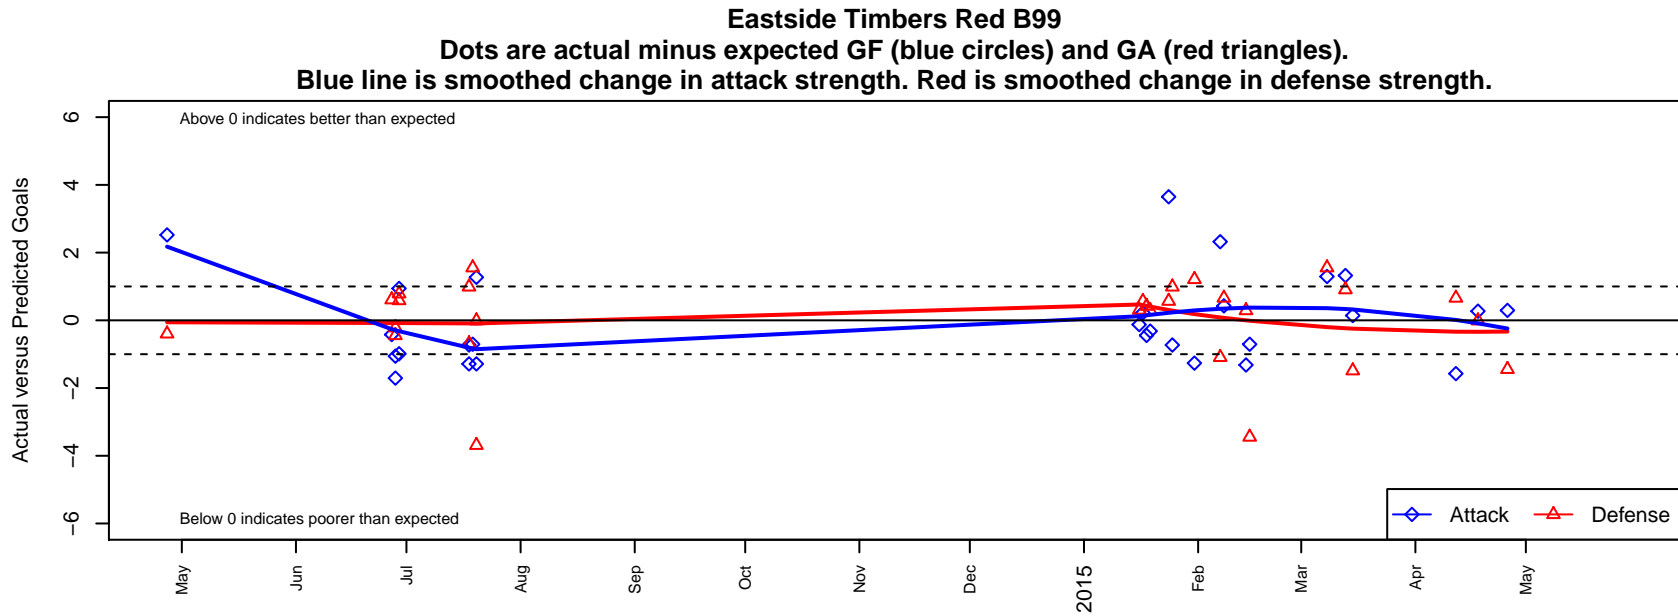

Eastside Timbers Red B99

Eastside United FC
 Gresham, OR
 B99 total strength=1672
 attack=21.37 defense=19.78
 spr league = Win OYS B99 Premier
 notes= West Brom

alt names used:
 ET Red
 Eastside Timbers
 Eastside Timbers 99B West Brom
 99' EST West Brom
 EASTSIDE TIMBERS WEST BROM (OR)
 Eastside Timbers 99B West Brom

Venues played:
 2013 OYS State Cup B99
 2014 Clash At the Border Platinum/Gold U15
 2014 Beaverton Cup BU15 Gold
 2014 Portland Winter Showcase U15
 2014 Win OYS B99 Premier
 2014 OYS State Cup B99

**attack and defense variance (black dot)
relative to other teams
and top 10 in region**

**attack and defense rating
relative to others at age
and all opponents in last 13 months**

**attack and defense rating
relative to others at age
and all opponents in last 13 months**

Performance relative to 13 month average

Performance relative to 13 month average

Distribution of opponents
 Red = Lose zone, Blue = Win zone, Green = Even
 Black line separates win/lose zones

lot. A=Neither has attack advantage, B=Opponent has both attack and defense advantage, C=Opponent has both attack and defense disadvantage, D=Both have